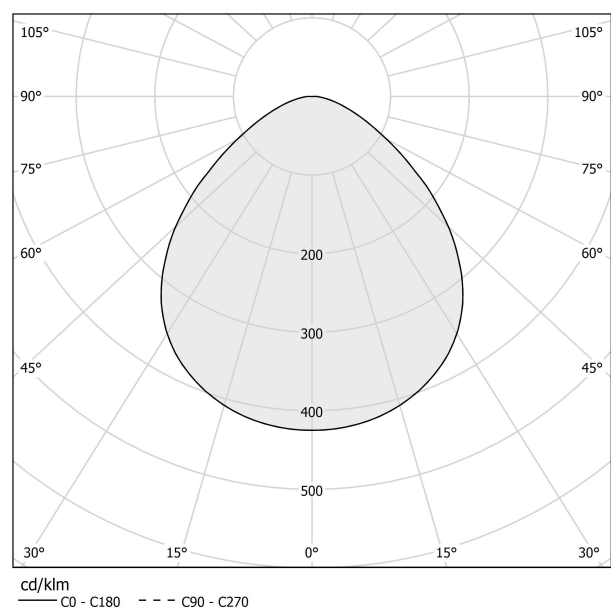

PANZERI

Bella

220-240V AC ON-OFF
L05201.011.0501

● white

Data sheet

CODE	L05201.011.0501
SYSTEM POWER CONSUMPTION	6,5W
EFFICACY	64.67lm/W
LIGHT SOURCE	LED
LIGHT SOURCE LIFETIME	L80 (B10) 70.000h
COLOUR TEMPERATURE	2700K Ra>90
LIGHT DISTRIBUTION	diffused
POWER SUPPLY	220-240V AC
FREQUENCY	50/60Hz
ELECTRICAL CONFIGURATION	ON-OFF
DRIVER	integrated included
NOMINAL LUMINOUS FLUX	460lm
LUMEN OUTPUT	388lm
EFFICIENCY	84.3%
WEIGHT	0,55 Kg
PROTECTION DEGREE	IP40
COLOUR TOLLERANCES	SDCM 3
PACKING DIMENSIONS (CM)	13,0 x 24,0 x 12,0

Suspension lighting fixture for interiors, with direct light emission.
Die-cast aluminium structure in white, black, bronze, mat brass or titanium polyacrylic paint.
Modelled acrylic diffuser with mat finish.
Aluminium closing disk in polyacrylic paint.
Suspension kit with rod in brass tube in polyacrylic paint.
3m (118,1") long suspension and power cable in transparent PVC.
Power canopy with pickled sheet metal ceiling bracket and extruded aluminium covering in white, black, bronze, mat brass or titanium polyacrylic paint.

Technical drawing

Polar diagram

PANZERI

Bella

Accessories / structure

YPL05207.015

Ivory pleated fabric lampshade, simple snap installation.