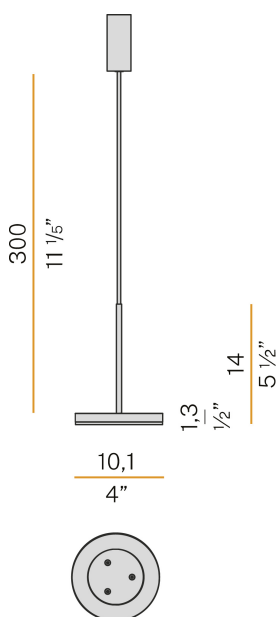

PANZERI

Bella

220-240V AC ON-OFF
L05201.011.0501

● white

Data sheet

CODE	L05201.011.0501
SYSTEM POWER CONSUMPTION	6,5W
EFFICACY	64.67lm/W
LIGHT SOURCE	LED
LIGHT SOURCE LIFETIME	L80 (B10) 70.000h
COLOUR TEMPERATURE	2700K Ra>90
LIGHT DISTRIBUTION	diffused
POWER SUPPLY	220-240V AC
FREQUENCY	50/60Hz
ELECTRICAL CONFIGURATION	ON-OFF
DRIVER	integrated included
NOMINAL LUMINOUS FLUX	460lm
LUMEN OUTPUT	388lm
EFFICIENCY	84.3%
WEIGHT	0,55 Kg
PROTECTION DEGREE	IP40
COLOUR TOLLERANCES	SDCM 3
PACKING DIMENSIONS (CM)	13,0 x 24,0 x 12,0

Suspension lighting fixture for interiors, with direct light emission.
Die-cast aluminium structure in white, black, bronze, mat brass or titanium polyacrylic paint.
Modelled acrylic diffuser with mat finish.
Aluminium closing disk in polyacrylic paint.
Suspension kit with rod in brass tube in polyacrylic paint.
3m (118,1") long suspension and power cable in transparent PVC.
Power canopy with pickled sheet metal ceiling bracket and extruded aluminium covering in white, black, bronze, mat brass or titanium polyacrylic paint.

Technical drawing

Polar diagram

PANZERI

Bella

Accessories / structure

YPL05207.015

Ivory pleated fabric lampshade, simple snap installation.